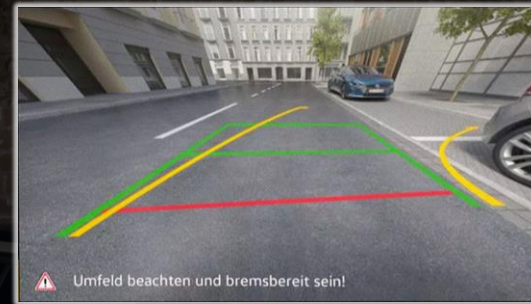

Pro Match Specification Highlights:

Rear View Camera