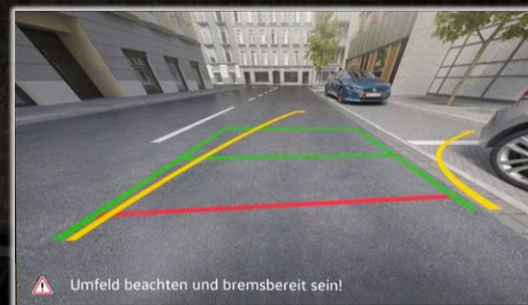

Our Recommended Trim: ID.3 Pro Match 58kWh 204PS Automatic, **£499 AP**

With higher levels of quality, sustainability and assistance technology than ever before, ID.3 brings premium technologies and innovation into a small and useable package. ID.3 is ideal for daily use around the city.

Despite its small stature, ID.3 makes use of a long wheelbase relative to the length of the car to provide generous interior space and enhanced stability. Furthermore, the interior of the ID.3 contains numerous recycled and sustainable materials. For example, the headliner and floor mats are made from recycled PET bottles.

Now featuring additional features such as keyless access with our new Match trim!

Pro Match Specification Highlights:

Rear View Camera